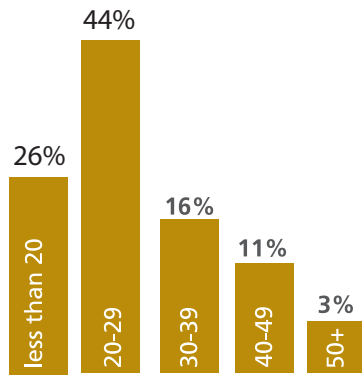

## ABOUT NORTHERN COLLEGE'S STUDENTS

Full-time Enrollment By Campus

Porcupine	730
Haileybury	340
Kirkland Lake	175
Distance Learning	180
Moosonee	95

Age Distribution

Average Age: 27

Female: 65%  
Male: 35%